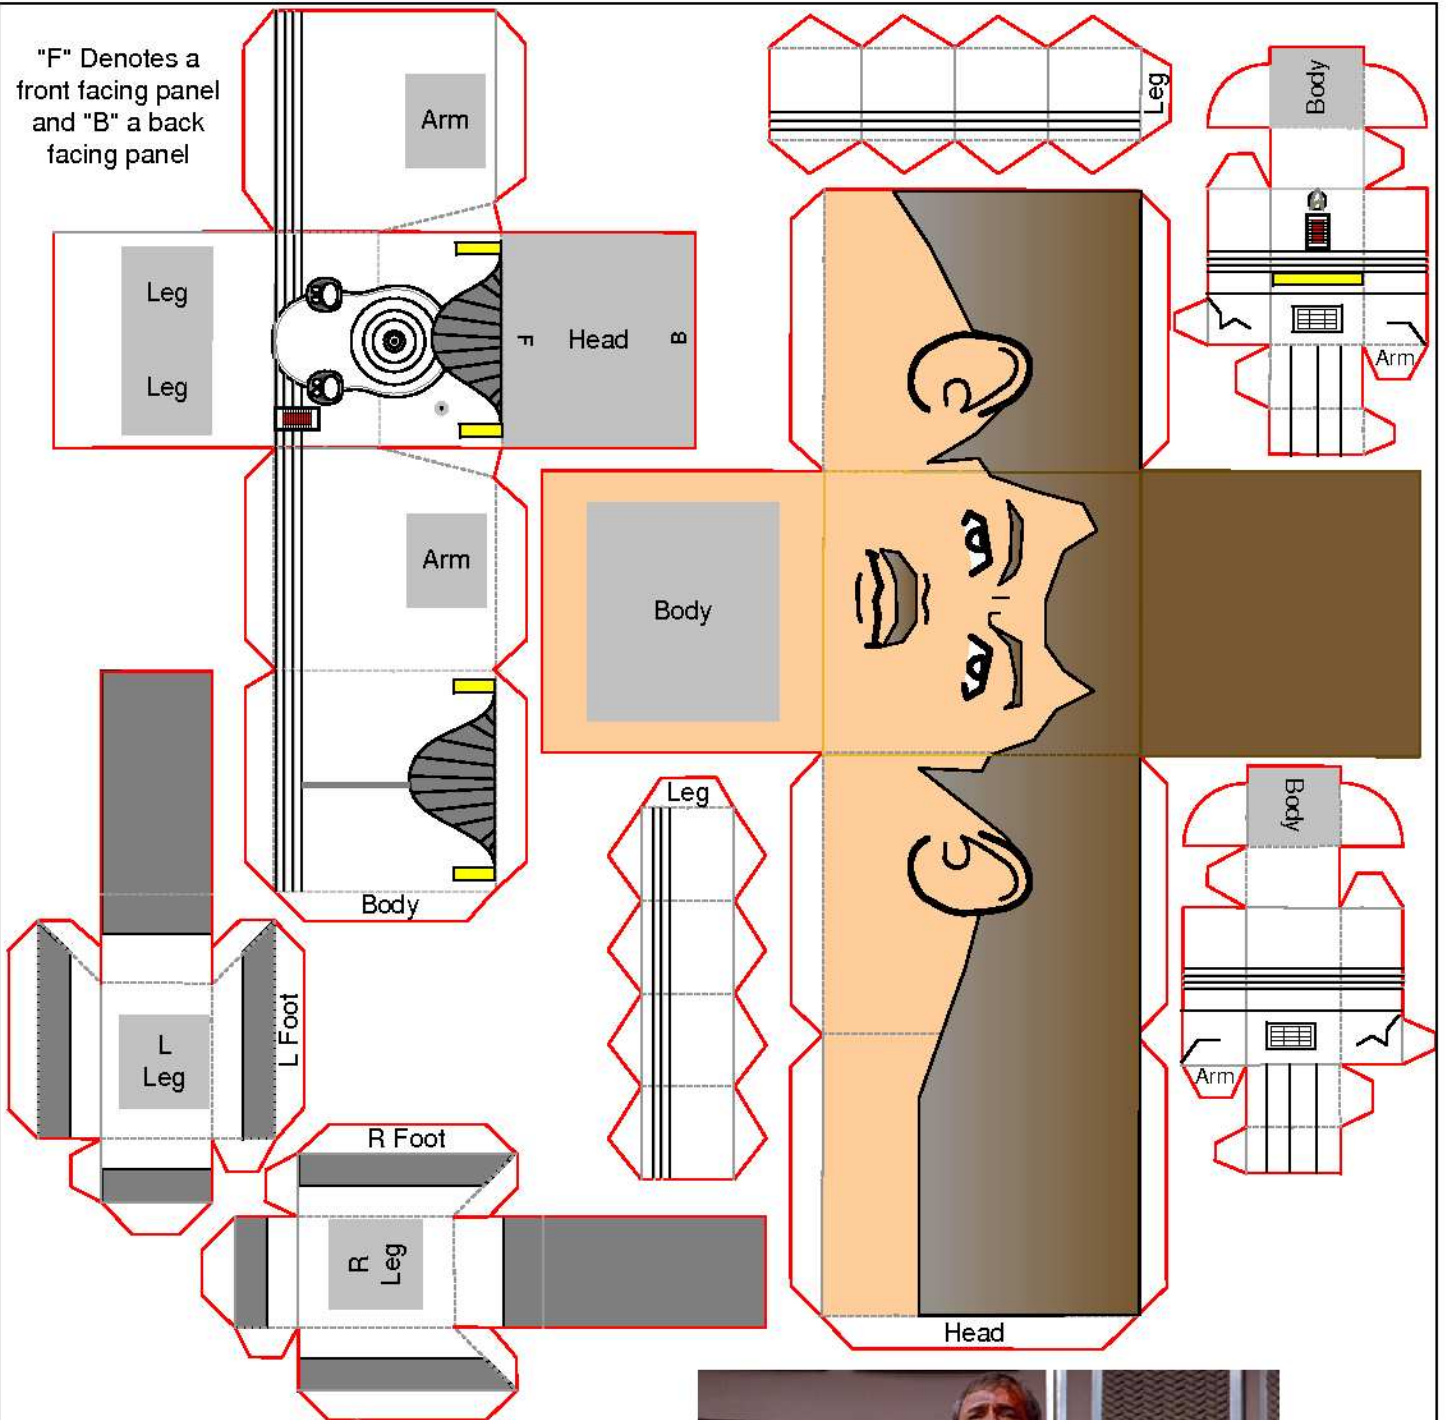

"F" Denotes a front facing panel and "B" a back facing panel

**CMDR SCOTT IN RADIATION SUIT FROM
"STAR TREK 2, THE WRATH OF KHAN"**

This model, which is based on a template by Lord GrayTiger & an original design by Masamune Washington, was created solely for the entertainment of the officers & crew of the USS Southern Cross & Star Trek fans everywhere. It is not intended to infringe on the copyrights or trademarks of Star Trek™, as held by Paramount Pictures and Viacom Entertainment. Permission is hereby granted to anyone who wishes to reproduce the original material herein for non-commercial use, provided that the source of the material is included.